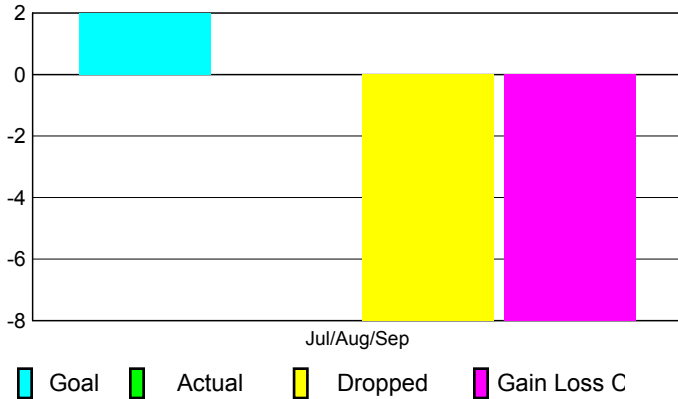

2010-2011 GMT Reports for District (or Undistricted) **District 324C3**

GMT: Adv K G RAMA KRISHNA MUR

Location: INDIA

GMT CA: 6

CLUBS

**Club Results
2010-2011**

**Clubs
2009-2010**

Month	New Club Goal	Actual New Clubs	Actual Dropped Clubs	Gain/Loss of Clubs	Gain/Loss of Clubs
Jul/Aug/Sep	2	0	-8	-8	3
Totals	2	0	-8	-8	3

Club Results 2010-2011

Goal, New, Dropped, Gain/Loss

Comparison of Club Gain/Loss

Current Year Compared to the Previous Year

YTD Status Quo Clubs 2010-2011

Status Quo Clubs Compared to Status Quo Members

MEMBERSHIP