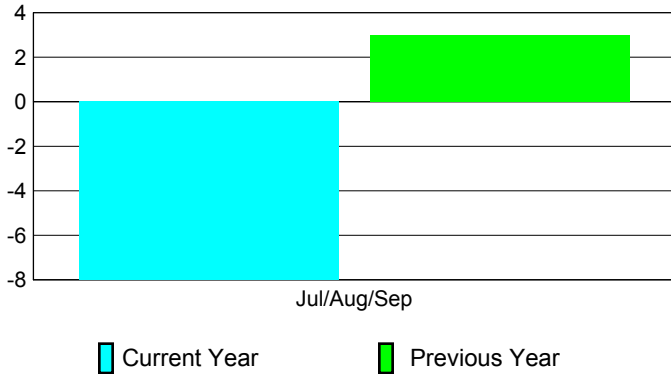

Club Results 2010-2011

Goal, New, Dropped, Gain/Loss

Comparison of Club Gain/Loss

Current Year Compared to the Previous Year

YTD Status Quo Clubs 2010-2011

Status Quo Clubs Compared to Status Quo Members

MEMBERSHIP