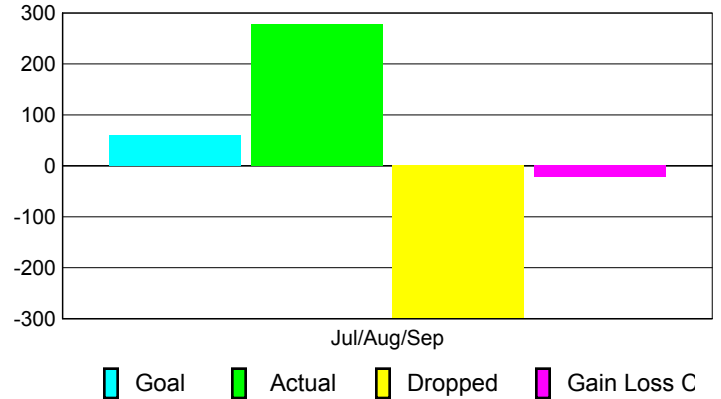

Membership Results 2010-2011

Goal, New, Dropped, Gain/Loss